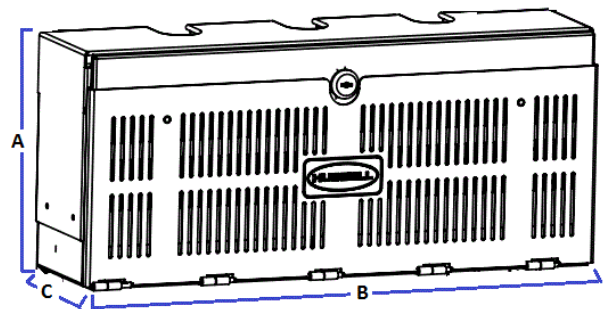

Security Device Rail Mounted, Locking Telescoping Security Enclosure

HUBBELL

Features

- Limit access from theft, tampering and accidental damage by installing a Telescoping Security Enclosure on top of equipment and patch panels
- Telescoping designs grows or shortens as MAC work is completed
- Cable management holes allow cables to enter or leave the enclosure

Ordering Information

Height Min	Height Max	Catalog Number	UPC
7 RU	12 RU	HSE712	662620334660

Listings

EIA/ECA-310-E Universal Mounting Pattern

Specifications

Material	Steel
Gauge	16
Finish	Black Powder Coated

Characteristics

Installation	Mounts to rail
Configure	Adjust height as needed in 1RU increments

Accessories

1U Horizontal cable manager with cover	HM17C
2U Horizontal cable manager with cover	HM27C
Black Velcro Roll	HVFBK575
9" Velcro Strips, Yellow	MCCMV9YL10

Dimensions- inches (mm)

A	7 RU - 12 RU
B	20.1" (511)
C	12.7" (323)

Online Resources

Customer Use Drawing
eCatalog